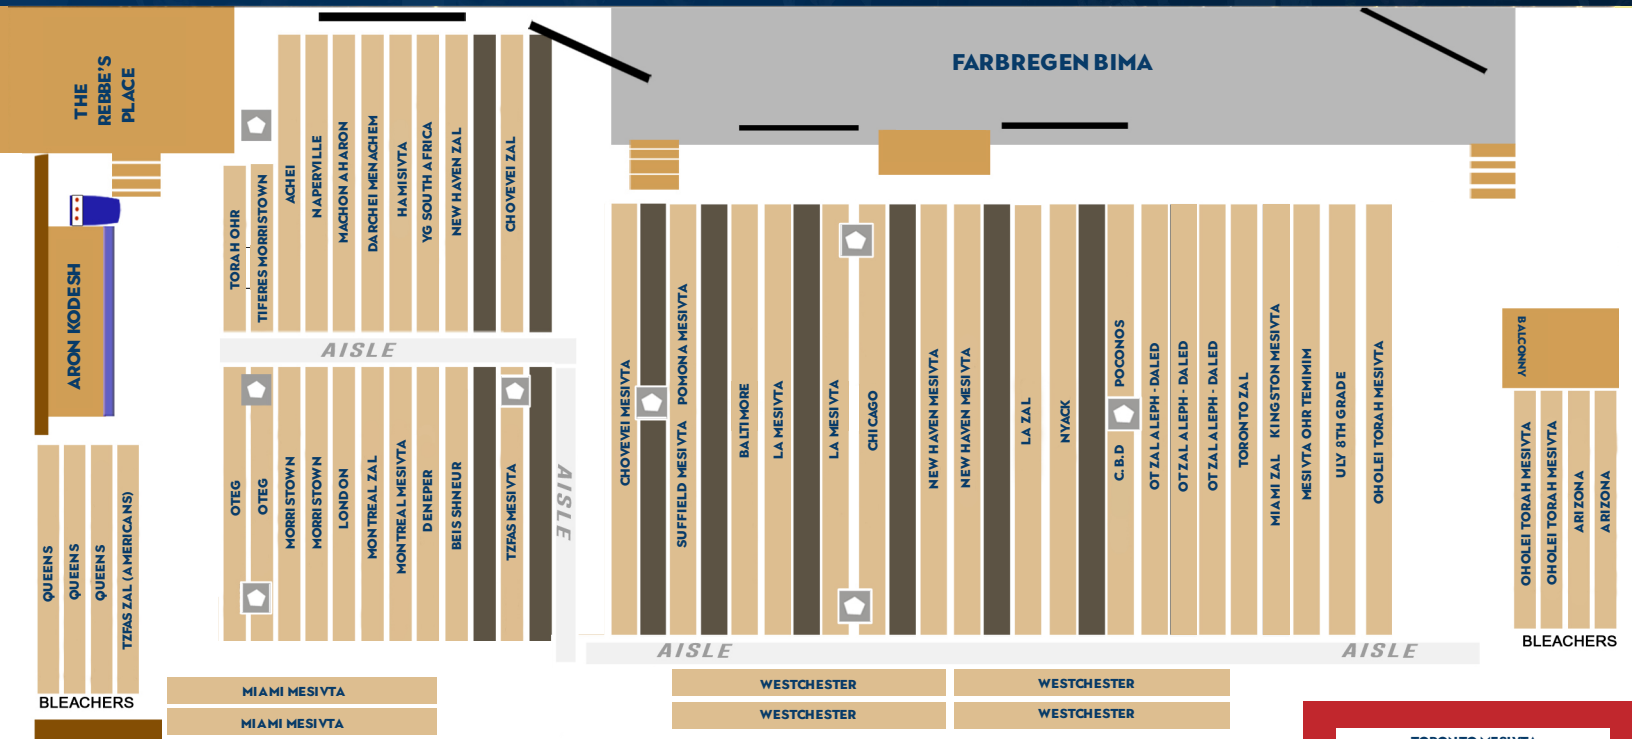

AN HOUR
with the
REBBE

Yud Shevat
Wednesday Evening
5:30PM - 6:30PM

Seating Map

770 Eastern Parkway

**NEW FOR
THIS YEAR!**

EZRAS NOSHIM
(ENTER ON EASTERN PKWY RIGHT DOOR)

CINCINNATI
CINCINNATI
CINCINNATI
MONSEY MESIVTA
MONSEY MESIVTA

TORONTO MESIVTA
TORONTO MESIVTA
TORONTO MESIVTA